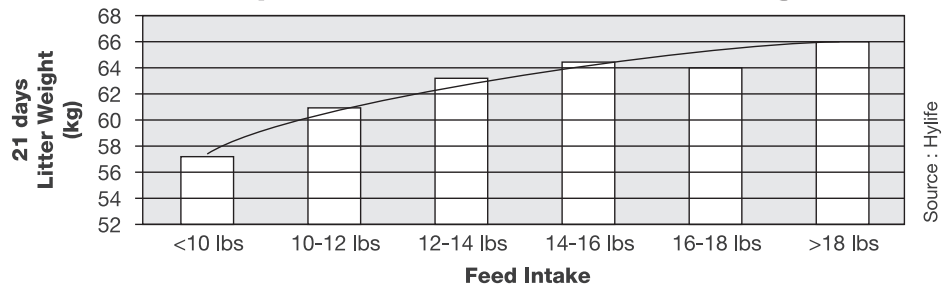

www.jygatech.com

A HIGHLY EFFICIENT FEEDING SYSTEM FOR THE LACTATING SOW!

AVERAGE SOW PRODUCTION CYCLE

SOW PRODUCTION CYCLE WITH gestal

Impact of feed intake on litter weight

Litter weight at 21 days according to the sow's feed intake (Hylife R&D Sow Farm)