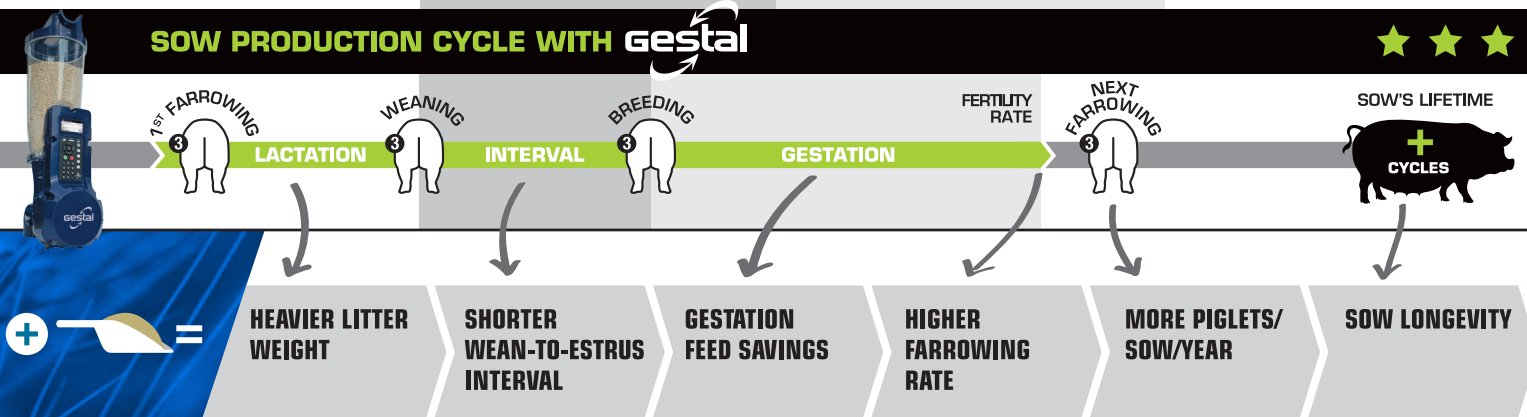

Easy to use and simplifies sow management

- Faster detection of problem sows by farm employees.
- Standalone system that works even if the computer doesn't.
- Easy to install.
- Easily adjustable feeding schedules and curves.
- User-friendly software and mobile app.
- Optional water management.
- Wireless communication.

Precision feeding for the lactating sow

- Feed management 24/7/365.
- Highly accurate feed deliveries that can be used for research purposes.
- Reduction of feed wastage.
- Generated reports to locate low-consumption, limited, and wasteful sows.

www.jygatech.com

A HIGHLY EFFICIENT FEEDING SYSTEM FOR THE LACTATING SOW!

AVERAGE SOW PRODUCTION CYCLE

SOW PRODUCTION CYCLE WITH gestal

Impact of feed intake on litter weight

Litter weight at 21 days according to the sow's feed intake (Hylife R&D Sow Farm)

STRONG AND DURABLE PRODUCTS

Engineered for pork producers, by pork producers. Our products are strongly built and reliable.

Official certifications include :

OUTSTANDING SERVICE

- Short delivery lead time.
- Farm start-up assistance and training for your staff.
- High quality technical support at every step of your project : installation, start-up and everyday use.
- Unrivaled after-sales support.