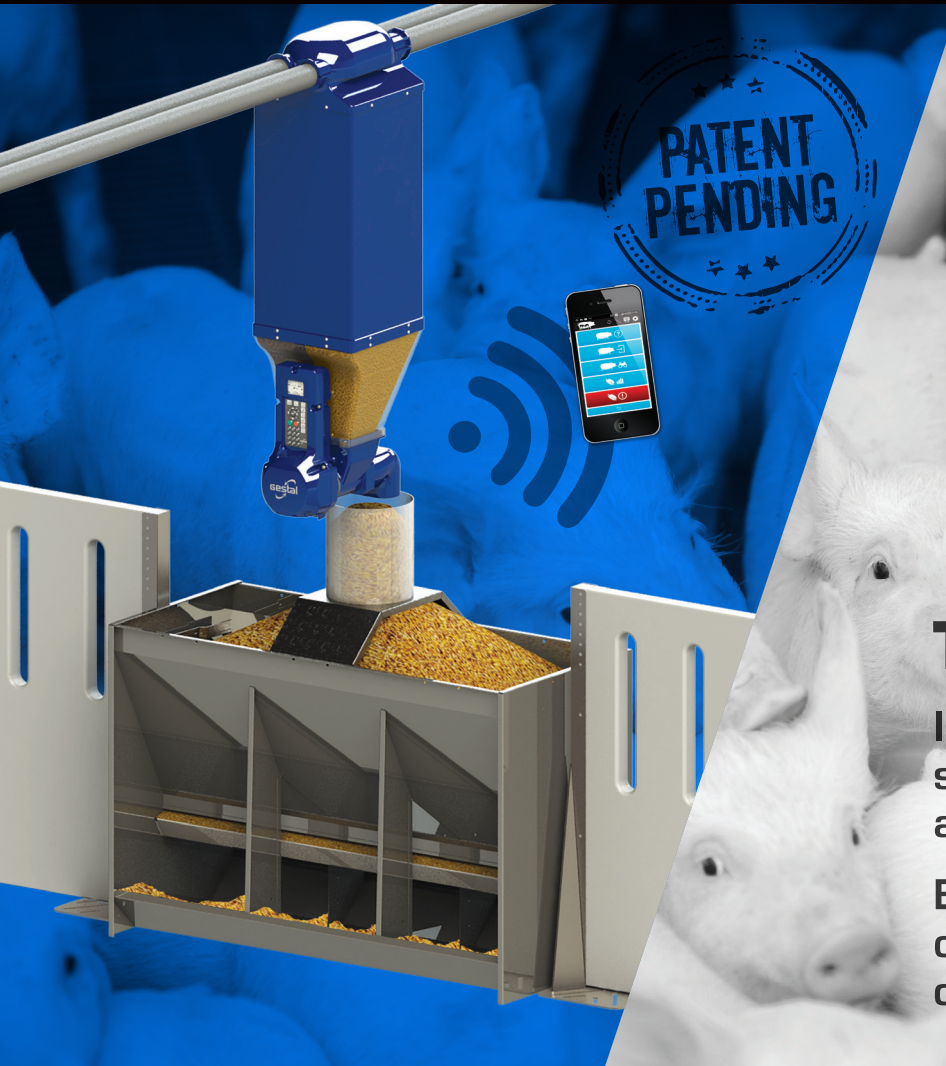

THE NEW APPROACH TO GROWING PIG NUTRITION!

THE EVO OPTI

Is a standalone feeding system for nursery, finishing and gilt development.

Brings feed blending capabilities to pens on an individualized basis.

Cost Savings

Less feed bins and feed systems required.

Unlimited number of dietary phases can be created from a limited number of feed bins.

Improves feed conversion in the finisher and GDU.

Precision

Adjust dietary concentrations in real time to meet animals' evolving needs.

Labor savings

Pigs stay in their original pen while the EVO Opti delivers diet changes as needed.

Daily alerts help users identify problematic pens and plan feed orders more accurately.

www.jygatech.com

SIMPLE. RELIABLE. ORIGINAL.

STRONG AND DURABLE PRODUCTS.

Engineered for pork producers, by pork producers - our products are tough and versatile.

Official certifications include:

WHAT MAKES IT UNIQUE.

The EVO Opti is the only system of its kind that **can record and manage complex diet changes** on an individual unit basis, minimizing the risk/impact of system malfunction.