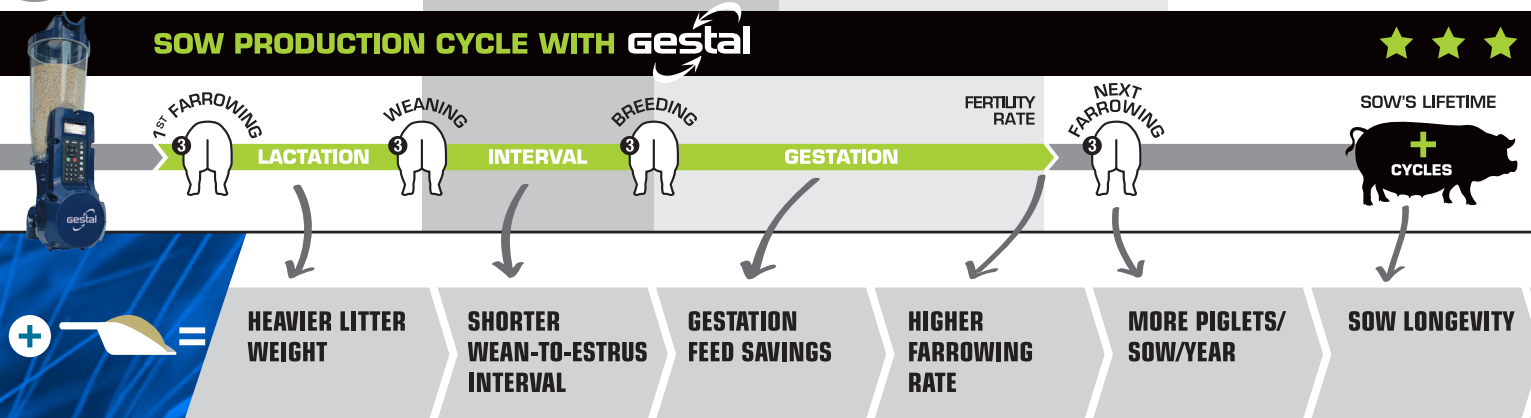

The next evolution of the Gestal lactation system

Just as you've come to expect from previous Gestal products, the Gestal Quattro stimulates sow feed intake, reduces feed waste and makes sow management easier.

Make sow data management easier

Each feeder is WiFi compatible for rapid data transfer to handheld tablets and to help workers quickly transfer farrowing information and improve in-barn sow monitoring during farrowing.

Individualize each sow's diet

Using two feed lines, the Gestal Quattro will individualize nutrient delivery by custom blending multiple diets according to each sow's prescribed needs.

www.jygatech.com

THE GESTAL SYSTEM for lactation

Always one step ahead in feeding sows!

AVERAGE SOW PRODUCTION CYCLE

SOW PRODUCTION CYCLE WITH gestal

CUMULATIVE BENEFITS:

- + LABOUR SAVING
- + ELECTRICITY SAVING

CUMULATIVE EFFECTS OF GESTAL LEAD TO A RETURN ON INVESTMENT IN LESS THAN TWO YEARS, ACCORDING TO CUSTOMER TESTIMONIALS